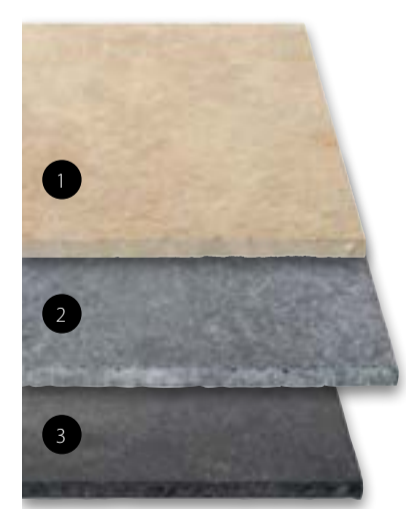

LIMESTONE ALURI
Premium Grade Limestone

Complete The Look
Recommend: Borders p46 Walling p91 Decorative Aggregates p102

TRADITIONAL PAVING

Stunning natural textured limestone

The beautiful, natural texture of ethically sourced Limestone Aluri creates a truly unique finish in any setting. The inherent characteristics and veining in Limestone Aluri creates stunning individual character. Available in three striking colourways, with Rustic Ochre Multi and Charcoal offering a lighter, riven surface texture and Sapphire Storm providing a prestigious sawn and tumbled finish.

	Sizes mm (nominal)	No. items/ pack	No. / m ²	m ² / pack	Colours	Order Select
Full Packs	845 x 560 x 22	35	2.1	16.56	CL	✓
	560 x 560 x 22	60	3.2	18.82		
	560 x 275 x 22	120	6.5	18.48		
	275 x 275 x 22	210	13.2	15.90		
11.3m² Project Pack	845 x 560 x 22/25*	9	2.1	11.25	ROM	✓**
	560 x 560 x 22/25*	8	3.2		SS	
	560 x 417 x 22/25*	10	4.3		CL	
	560 x 275 x 22/25*	10	6.5			
	275 x 275 x 22/25*	8	13.2			

- 1: LIMESTONE ALURI, Rustic Ochre Multi (ROM)
- 2: LIMESTONE ALURI, Sapphire Storm (SS)
- 3: LIMESTONE ALURI, Charcoal (CL)

Main Image: LIMESTONE ALURI Paving, Rustic Ochre Multi (ROM).
Designed and Installed by PJB Groundworks Ltd. Darlington
Secondary Image: LIMESTONE ALURI Paving, Sapphire Storm (SS). Edged with DRIVESETT KERB, Pennant Grey (PG), NATURAL STONE SETTS Sawn & Tumbled, Silver Birch (SB)

* Please note, Charcoal Limestone is calibrated to 22mm thickness and Sapphire Storm and Rustic Ochre Multi are calibrated to 25mm
** For Order Select details on Project Packs see p178

This product comes with specific installation guidelines. Please contact our Technical Advisory Team on 0370 411 2233 or visit our website www.marshalls.co.uk prior to installation.