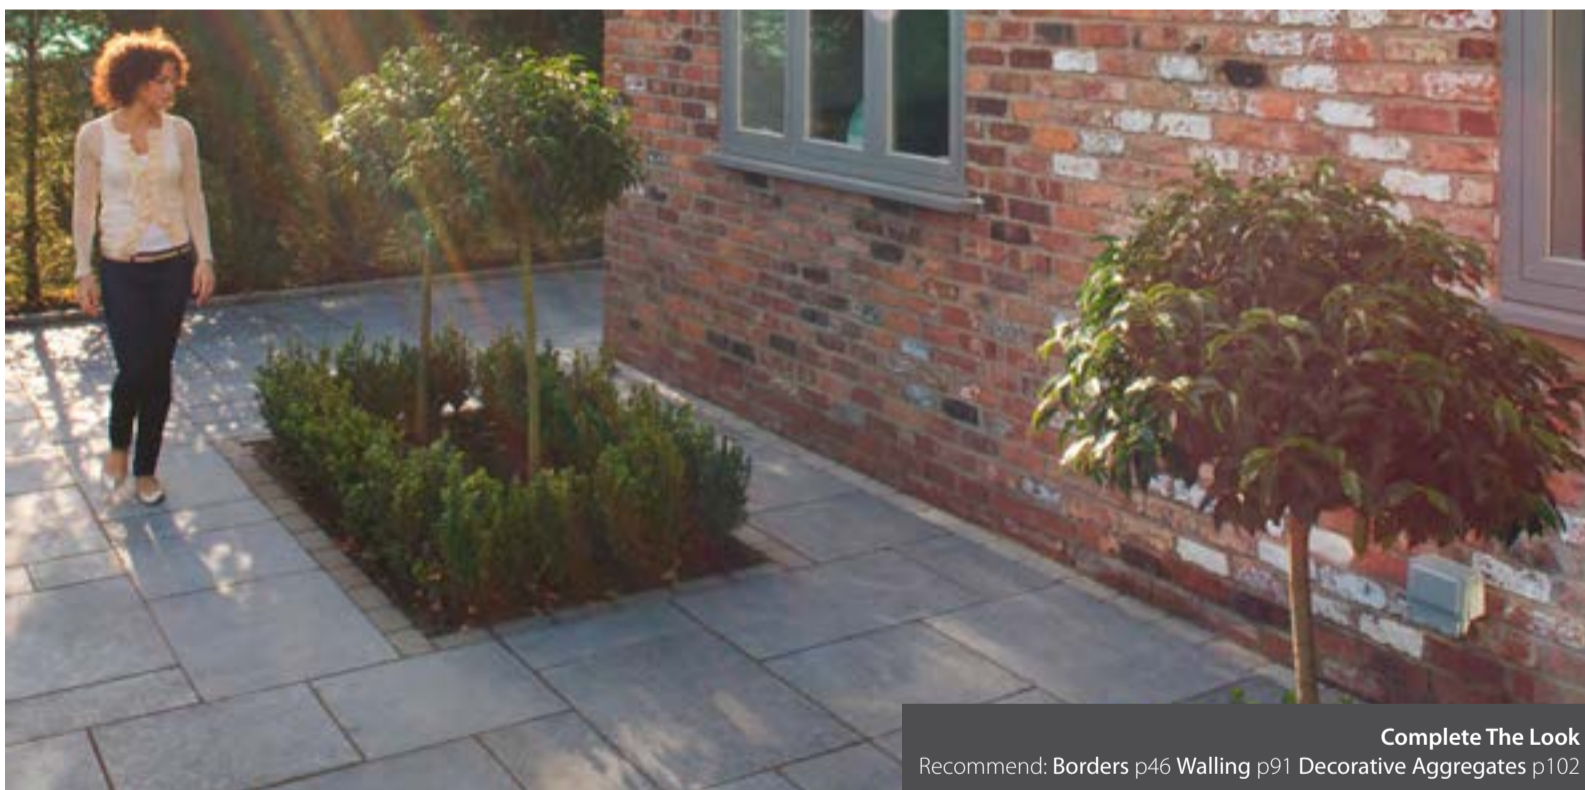

LIMESTONE ALURI
Premium Grade Limestone

Complete The Look
Recommend: Borders p46 Walling p91 Decorative Aggregates p102

TRADITIONAL PAVING

Stunning natural textured limestone

The beautiful, natural texture of ethically sourced Limestone Aluri creates a truly unique finish in any setting. The inherent characteristics and veining in Limestone Aluri creates stunning individual character. Available in three striking colourways, with Rustic Ochre Multi and Charcoal offering a lighter, riven surface texture and Sapphire Storm providing a prestigious sawn and tumbled finish.